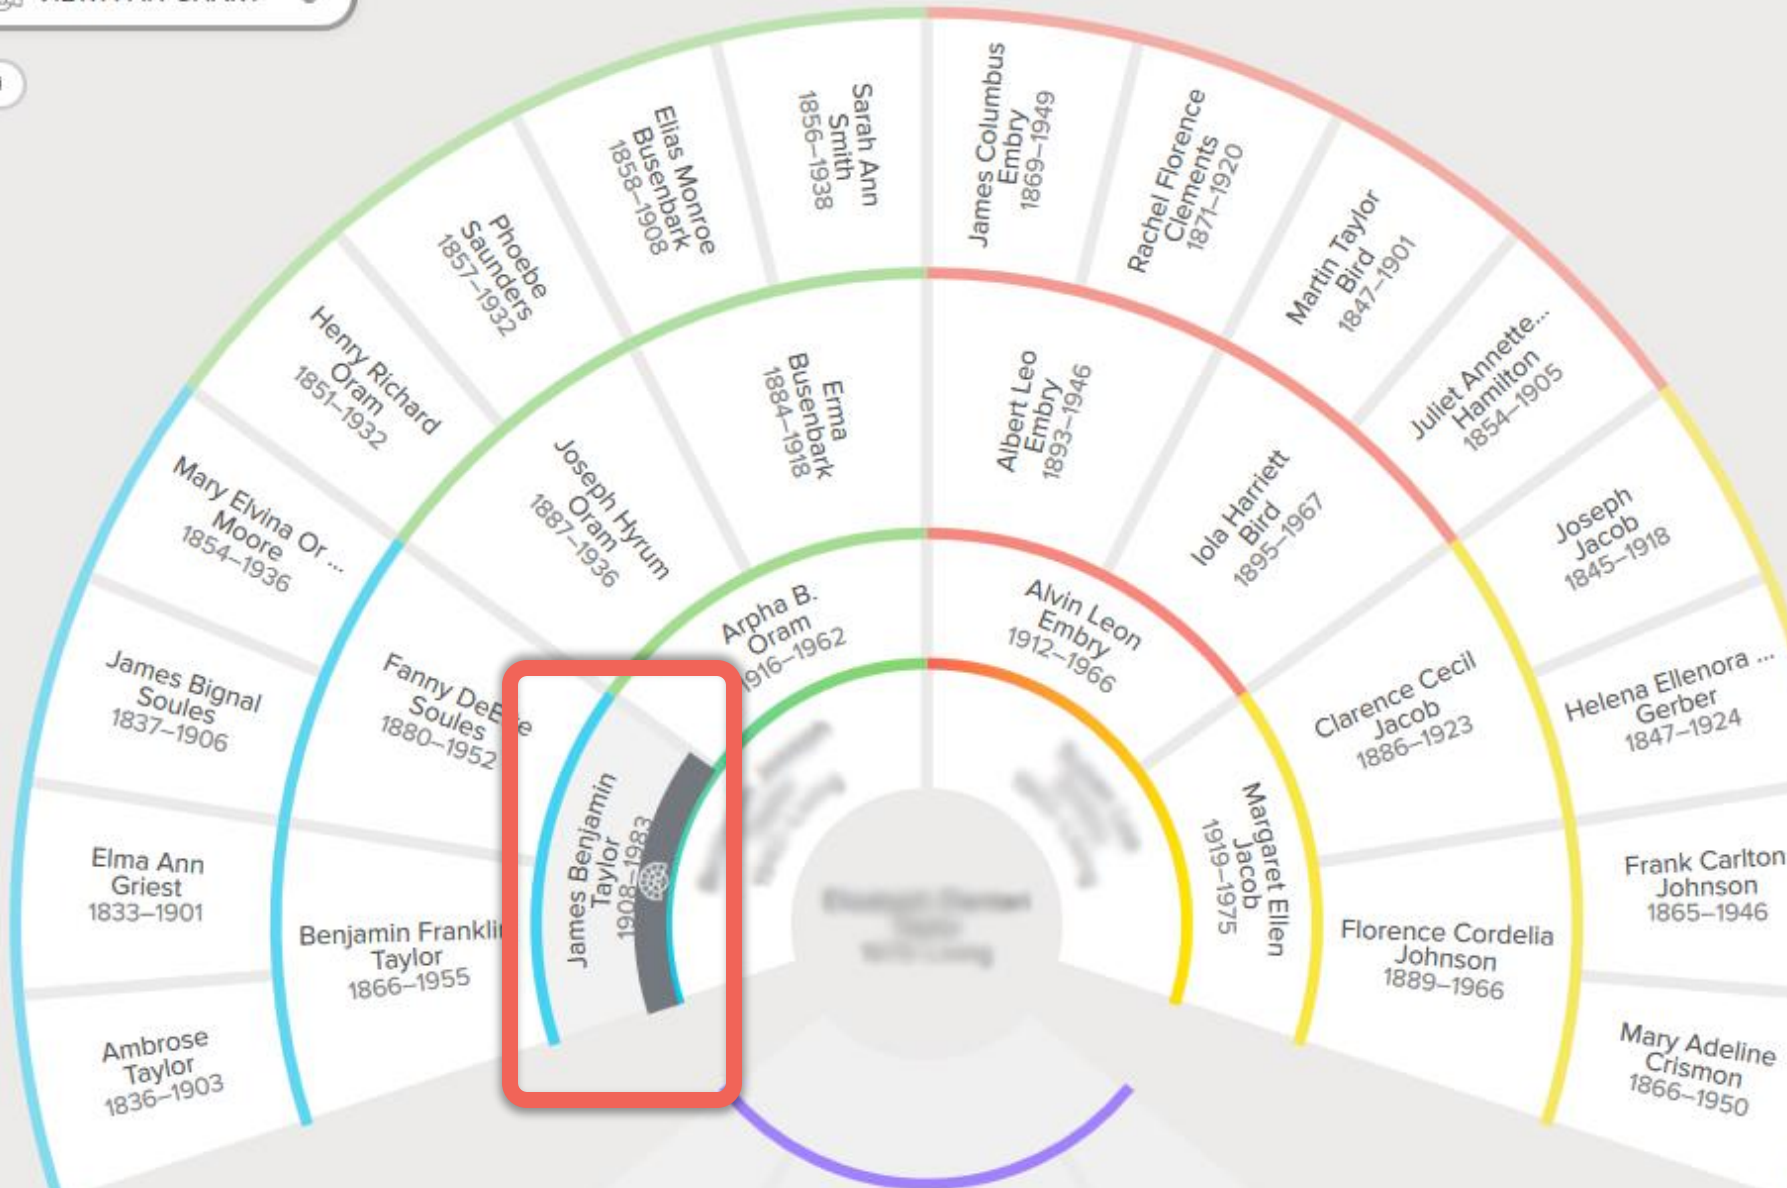

Margaret Ellen
Jacob
1919-1975

Florence Cordelia
Johnson
1889-1966

Frank Carlton
Johnson
1865-1946

Mary Adeline
Crismon
1866-1950

1. Choose an Ancestor

VIEW: FAN CHART

1. Choose an Ancestor

VIEW: FAN CHART

1. Choose an Ancestor

VIEW: FAN CHART

1. Choose an Ancestor

VIEW: FAN CHART

1. Choose an Ancestor

VIEW: FAN CHART

- DESCENDANCY
- FAN CHART ✓
- PORTRAIT
- TRADITIONAL

2. Select a Descendant