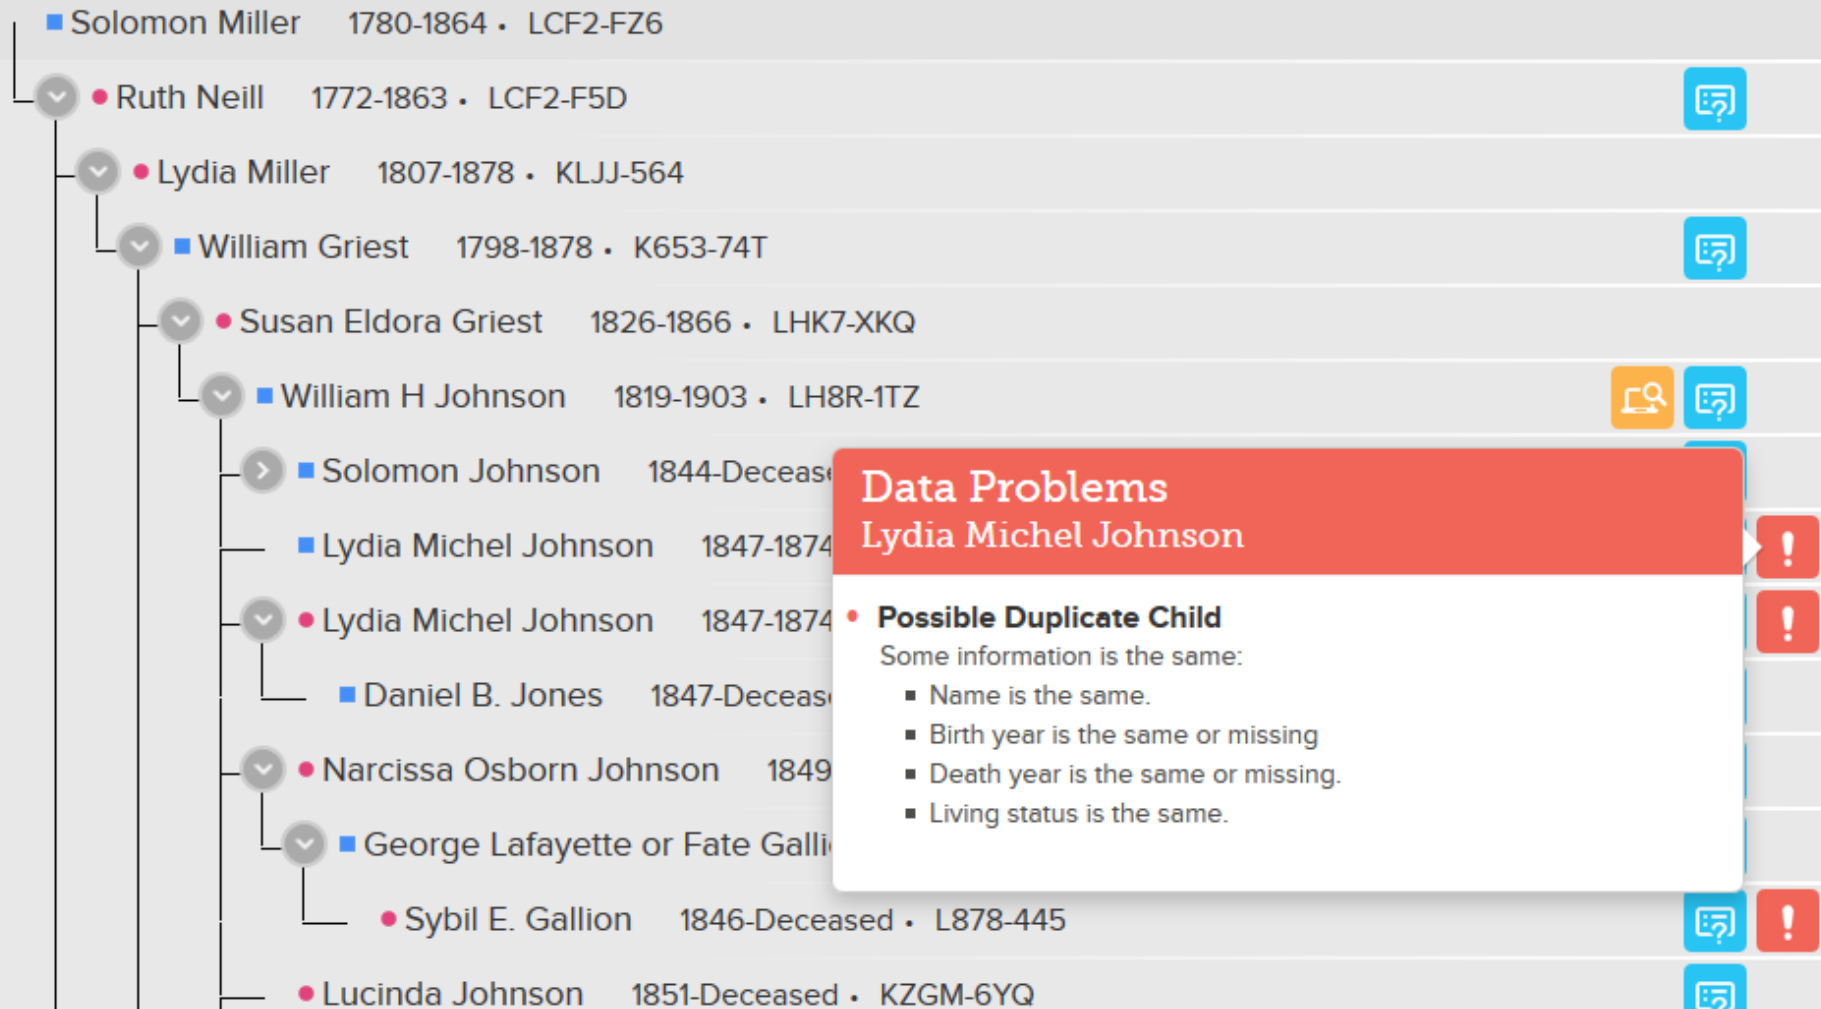

2. Select a Descendant

VIEW: DESCENDANCY

SETTINGS

Expand

Data Problems
Lydia Michel Johnson

- **Possible Duplicate Child**
  Some information is the same:
  - Name is the same.
  - Birth year is the same or missing
  - Death year is the same or missing.
  - Living status is the same.