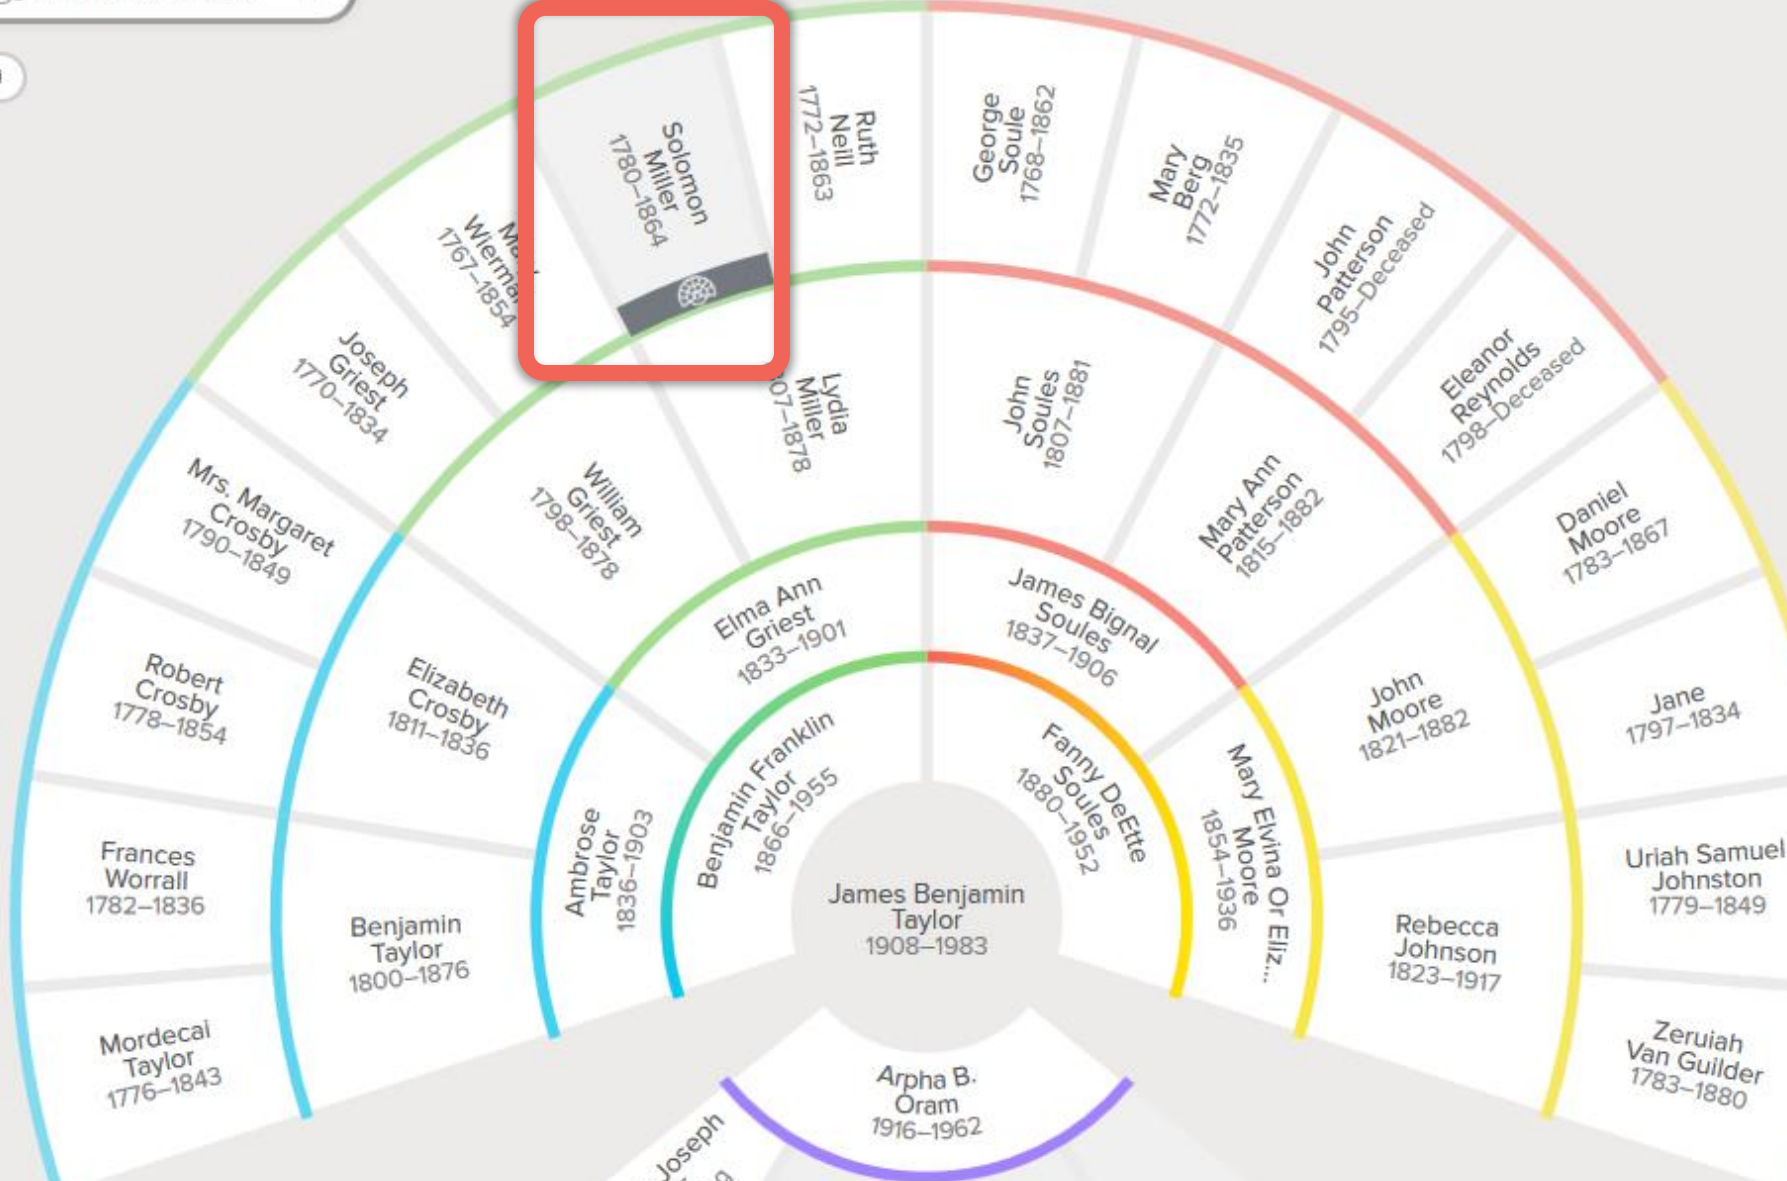

Erma
Busenbark
1894-1941

Albert Leo
Embry
1893-1946

Juliet Annette...
Hamilton
1854-1905

Iola Harriett
Bird
1895-1967

Joseph
Jacob
1845-1918

Alvin Leon
Embry
1912-1966

Clarence Cecil
Jacob
1886-1923

Helena Ellenora ...
Gerber
1847-1924

Margaret Ellen
Jacob
1919-1975

Florence Cordelia
Johnson
1889-1966

Frank Carlton
Johnson
1865-1946

Mary Adeline
Crismon
1866-1950

1. Choose an Ancestor

VIEW: FAN CHART

1. Choose an Ancestor

VIEW: FAN CHART

1. Choose an Ancestor

VIEW: FAN CHART

1. Choose an Ancestor

VIEW: FAN CHART

1. Choose an Ancestor

VIEW: FAN CHART

- DESCENDANCY
- FAN CHART ✓
- PORTRAIT
- TRADITIONAL

2. Select a Descendant