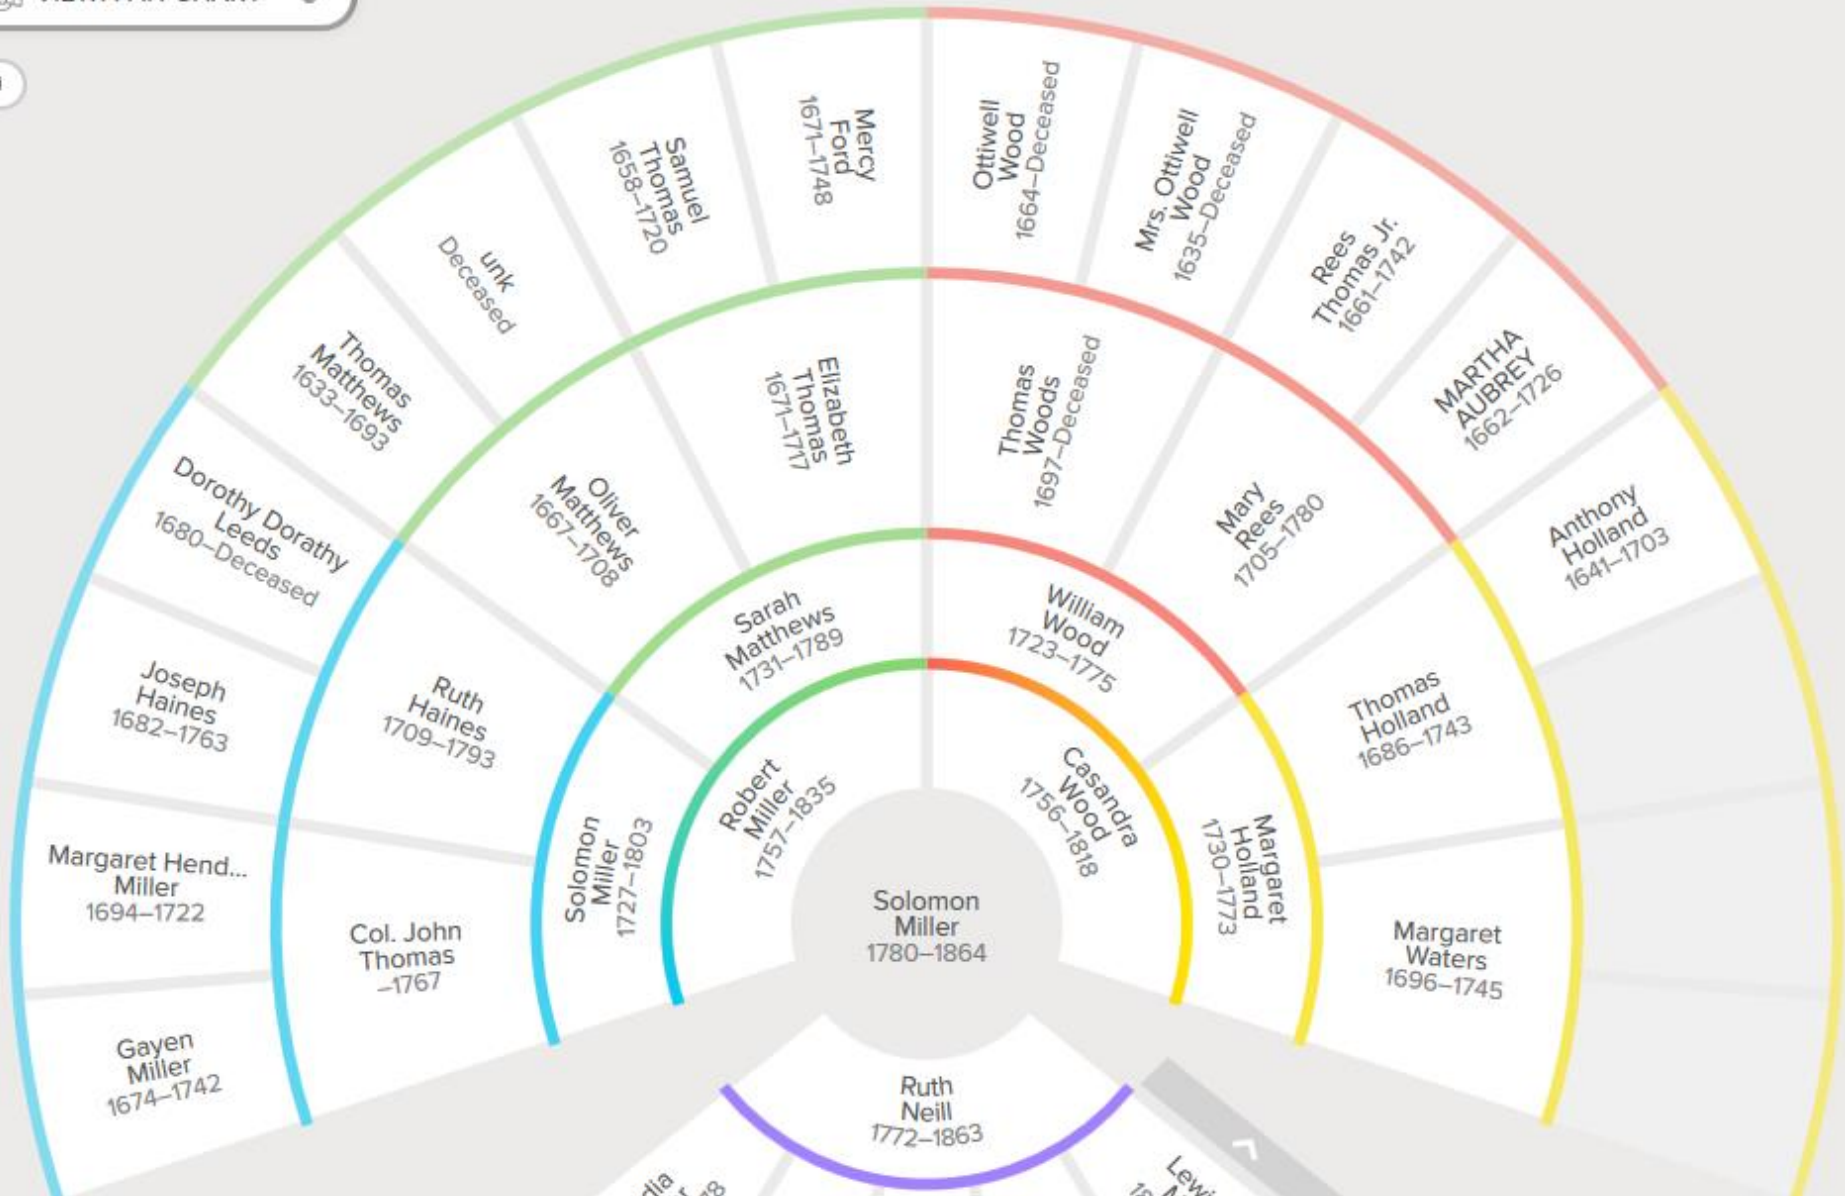

Margaret Ellen
Jacob
1919-1975

Florence Cordelia
Johnson
1889-1966

Frank Carlton
Johnson
1865-1946

Mary Adeline
Crismon
1866-1950

1. Choose an Ancestor

VIEW: FAN CHART

1. Choose an Ancestor

VIEW: FAN CHART

1. Choose an Ancestor

VIEW: FAN CHART

1. Choose an Ancestor

VIEW: FAN CHART

1. Choose an Ancestor

VIEW: FAN CHART

- DESCENDANCY
- FAN CHART ✓
- PORTRAIT
- TRADITIONAL

2. Select a Descendant