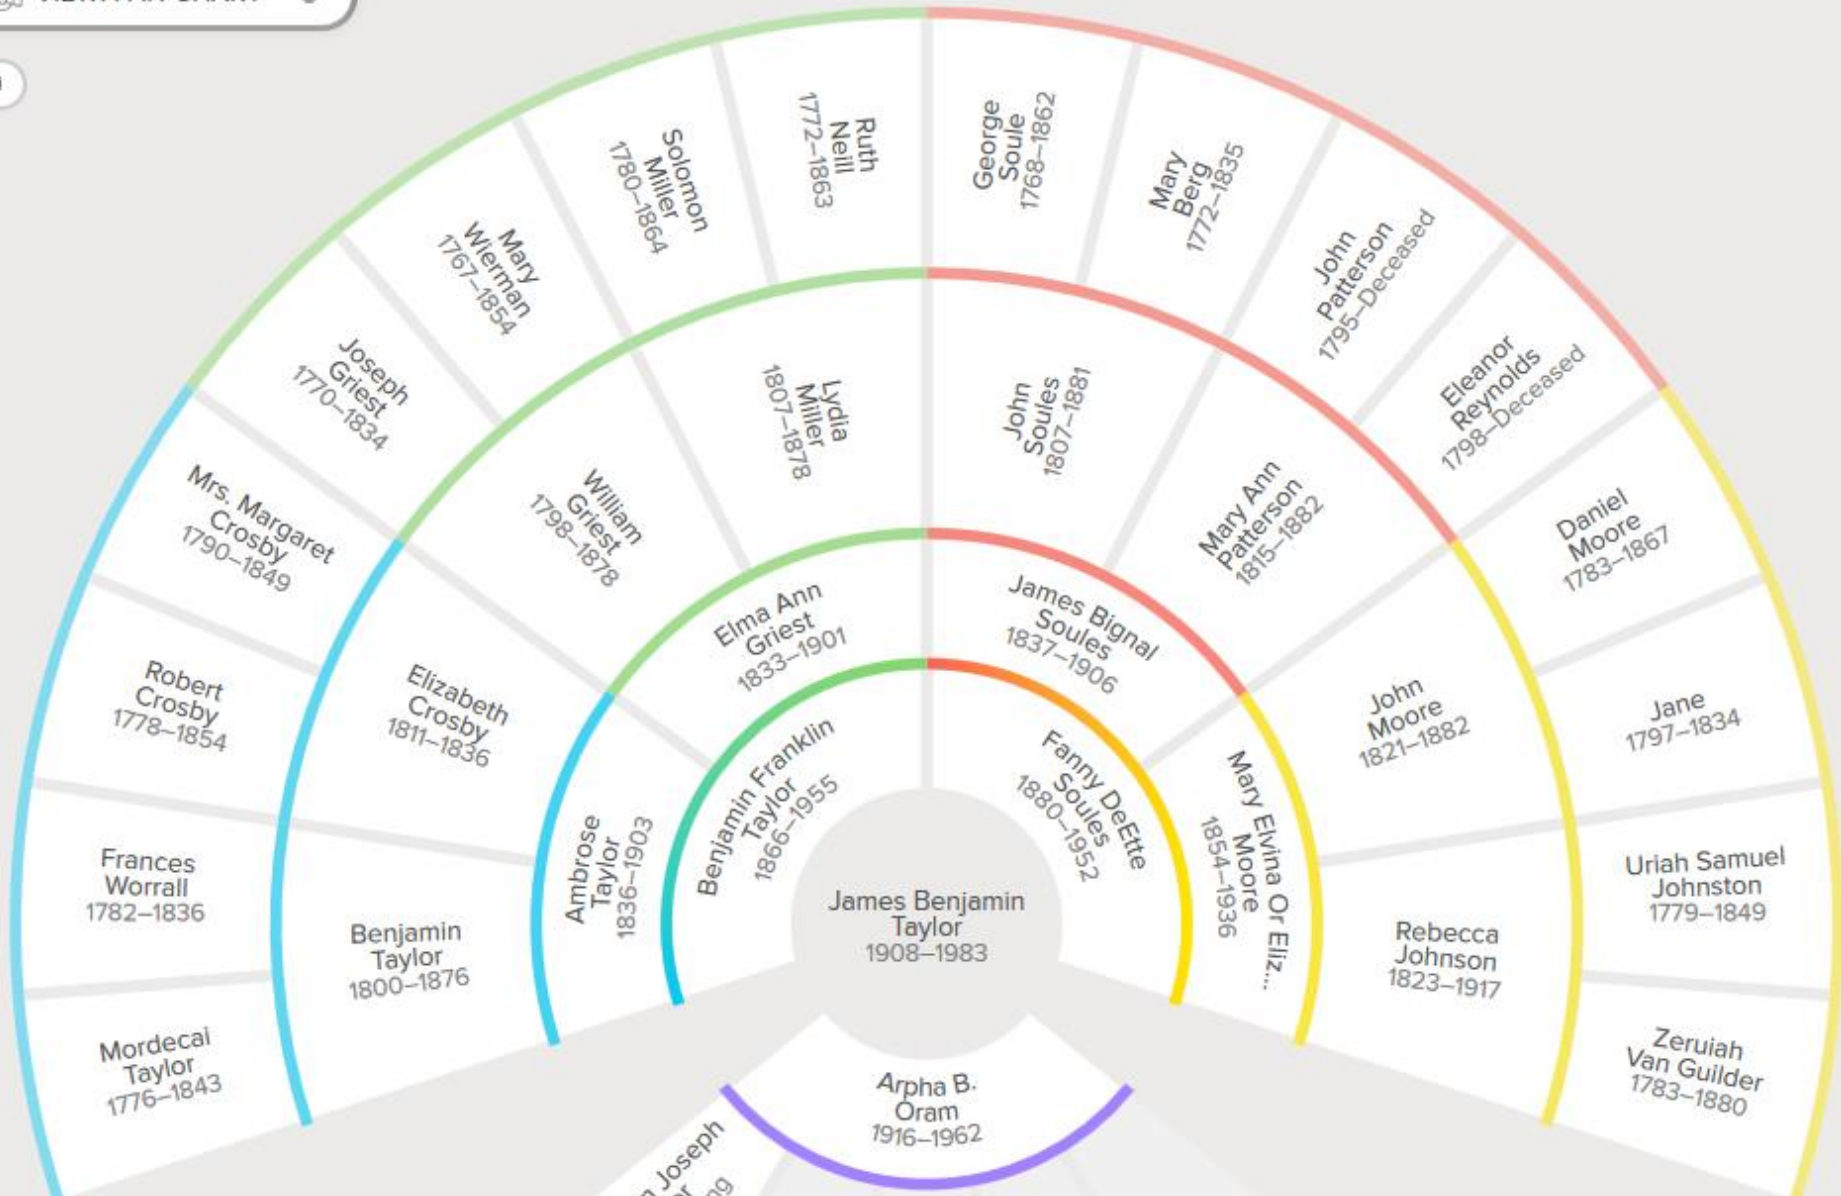

Erma
Busenbark
1894-1941

Albert Leo
Embry
1893-1946

Juliet Annette...
Hamilton
1854-1905

Iola Harriett
Bird
1895-1967

Joseph
Jacob
1845-1918

Alvin Leon
Embry
1912-1966

Clarence Cecil
Jacob
1886-1923

Helena Ellenora ...
Gerber
1847-1924

Margaret Ellen
Jacob
1919-1975

Florence Cordelia
Johnson
1889-1966

Frank Carlton
Johnson
1865-1946

Mary Adeline
Crismon
1866-1950

1. Choose an Ancestor

VIEW: FAN CHART

1. Choose an Ancestor

VIEW: FAN CHART

1. Choose an Ancestor

VIEW: FAN CHART

1. Choose an Ancestor

VIEW: FAN CHART

1. Choose an Ancestor

VIEW: FAN CHART

- DESCENDANCY
- FAN CHART ✓
- PORTRAIT
- TRADITIONAL

2. Select a Descendant