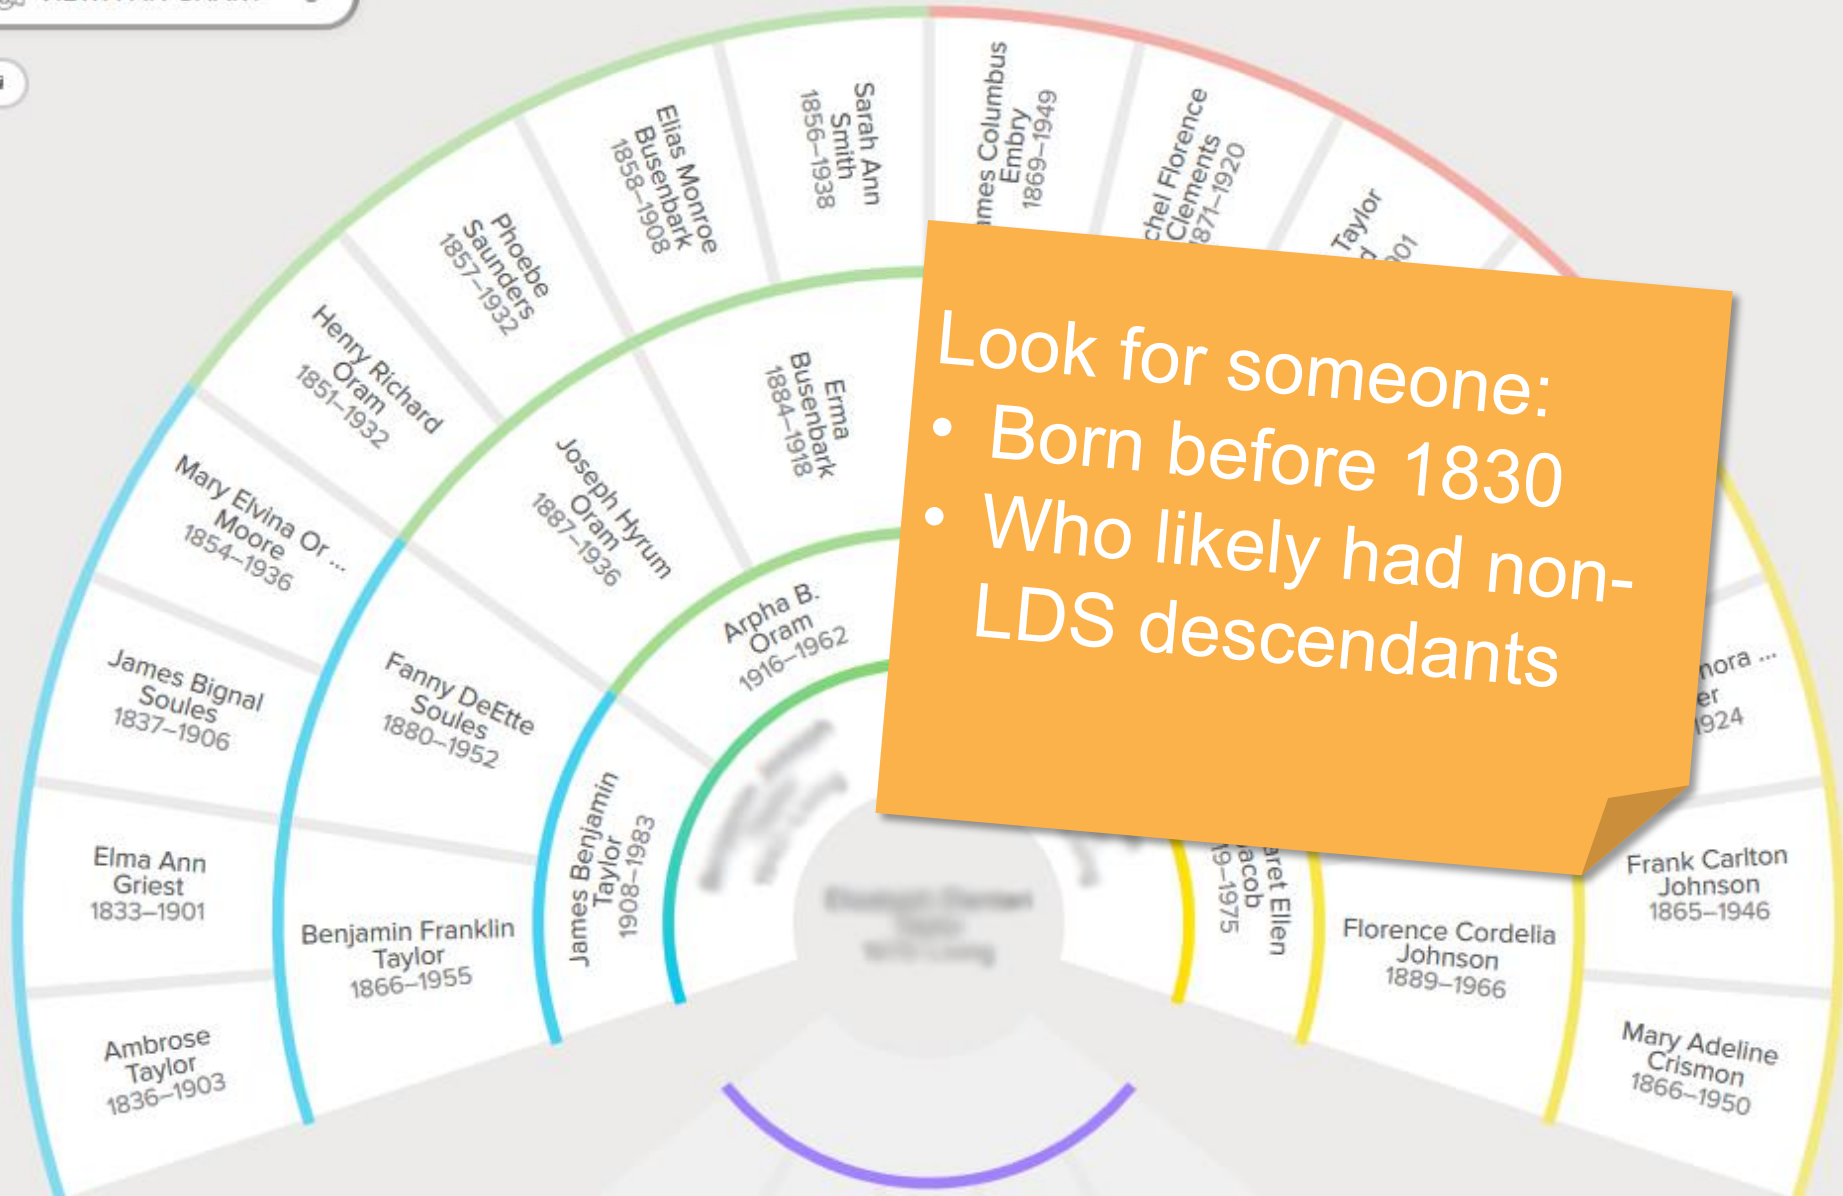

Connect Generations

With a FamilySearch account, a world of family history possibilities come to life. Start making connections today.

1. Choose an Ancestor

Volunteer Get Help

Family Tree Memories Search Indexing Temple*

TREE PERSON FIND LISTS WHAT'S NEW

VIEW: TRADITIONAL

DESCENDANCY

FAN CHART ✓

PORTRAIT

TRADITIONAL

James Benjamin Taylor

1908-1983 • KZ7H-1GH

Alpha B. Oram

1916-1962 • KWJJ-HNZ

Benjamin Joseph Taylor

1880-1940 • KZ7H-1GH

Alpha B. Oram

1880-1940 • KWJJ-HNZ

1. Choose an Ancestor

VIEW: FAN CHART

1. Choose an Ancestor

VIEW: FAN CHART

Joseph Jacob

KWNV-6VX ★ Unwatch

BIRTH 20 May 1845
Nauvoo, Hancock, Illinois, United States

DEATH 16 August 1918
Salt Lake City, Salt Lake, Utah, United States

4 SOURCES